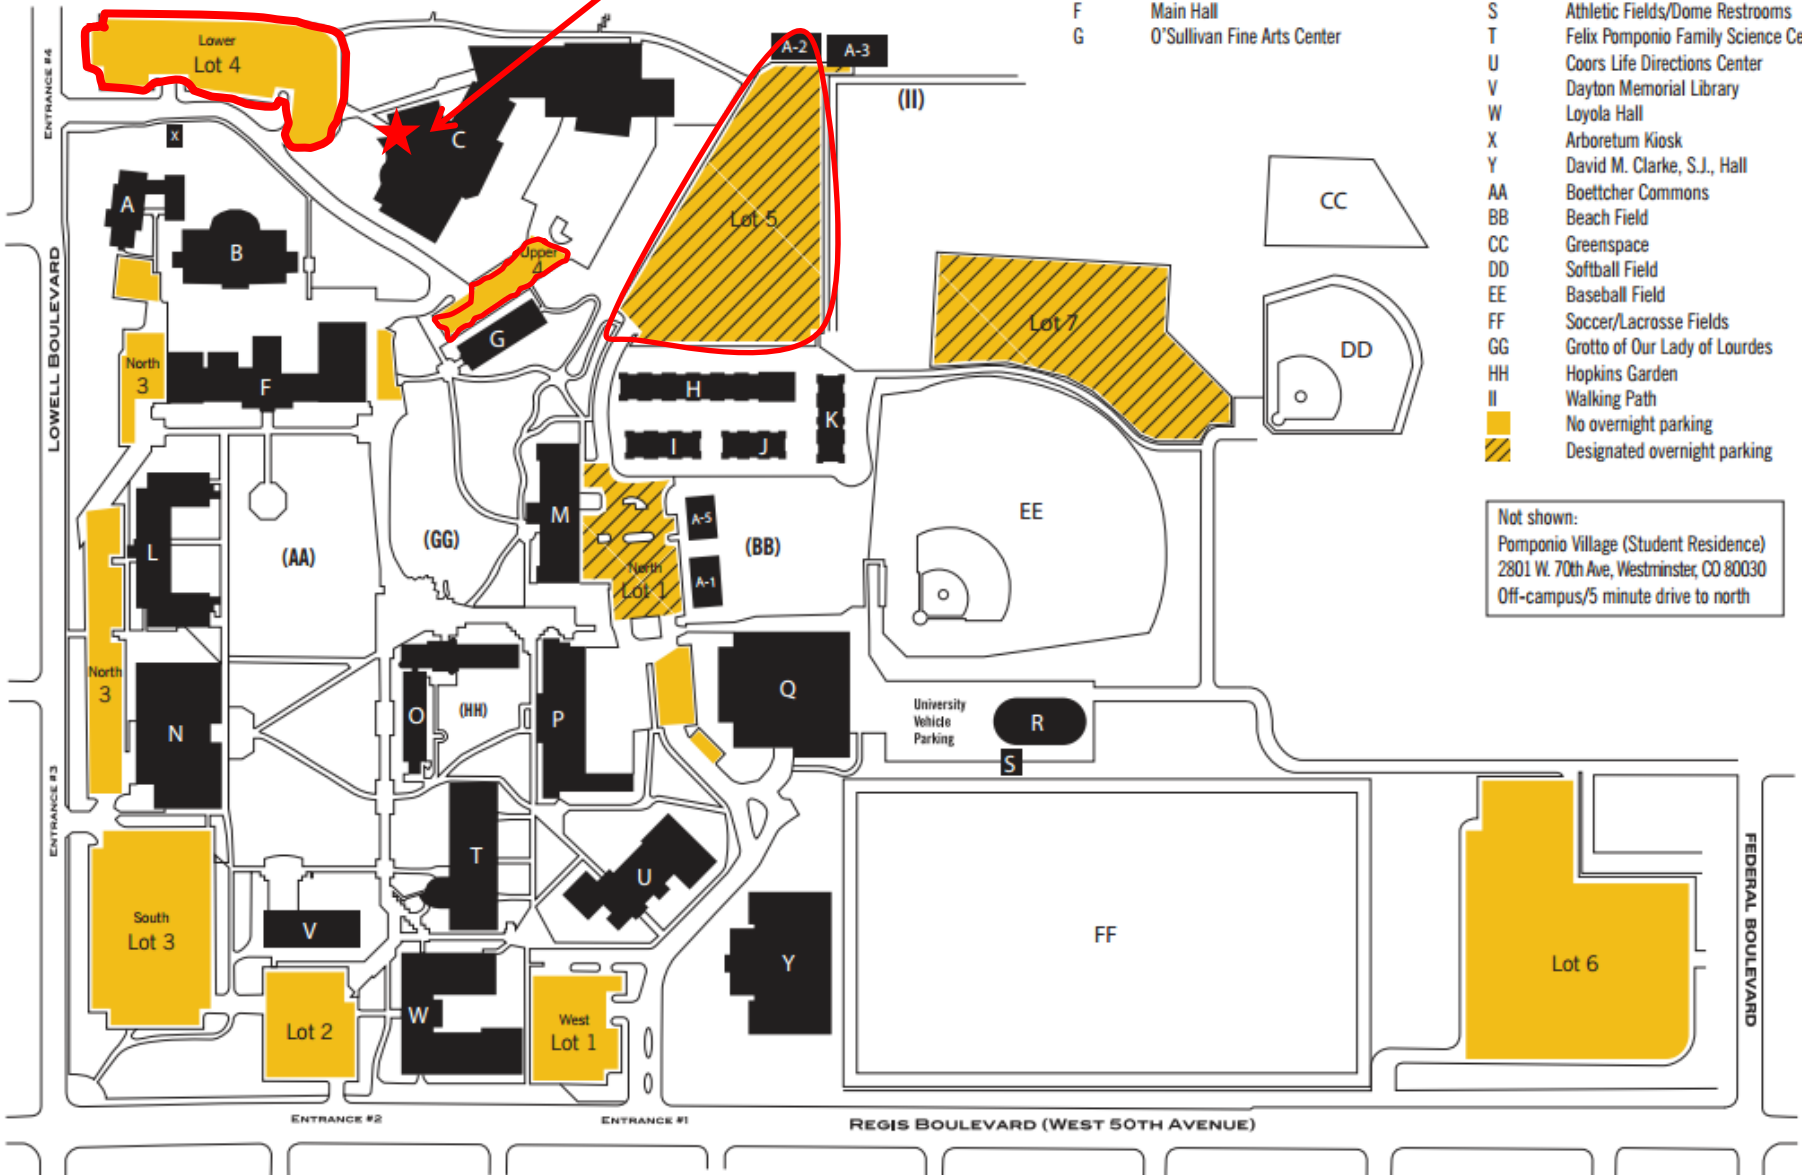

# Regis University - Lowell Campus

3333 Regis Boulevard  
Denver, CO 80221

Parking Available in  
Lot 4 and 5

Claver Hall, Café

- |     |                               |     |                                      |
|-----|-------------------------------|-----|--------------------------------------|
| A   | Jesuit House                  | H-K | Residence Village (Townhouses)       |
| A-1 | A187                          | L   | West Hall                            |
| A-2 | A185 classroom                | M   | O'Connell Hall                       |
| A-3 | A186                          | N   | Student Center                       |
| A-5 | A184 classroom                | O   | Carroll Hall                         |
| B   | St. John Francis Regis Chapel | P   | DeSmet Hall                          |
| C   | St. Peter Claver, S.J., Hall  | Q   | Field House                          |
| F   | Main Hall                     | R   | Ranger Dome                          |
| G   | O'Sullivan Fine Arts Center   | S   | Athletic Fields/Dome Restrooms       |
|     |                               | T   | Felix Pomponio Family Science Center |
|     |                               | U   | Coors Life Directions Center         |
|     |                               | V   | Dayton Memorial Library              |
|     |                               | W   | Loyola Hall                          |
|     |                               | X   | Arboretum Kiosk                      |
|     |                               | Y   | David M. Clarke, S.J., Hall          |
|     |                               | AA  | Boettcher Commons                    |
|     |                               | BB  | Beach Field                          |
|     |                               | CC  | Greenspace                           |
|     |                               | DD  | Softball Field                       |
|     |                               | EE  | Baseball Field                       |
|     |                               | FF  | Soccer/Lacrosse Fields               |
|     |                               | GG  | Grotto of Our Lady of Lourdes        |
|     |                               | HH  | Hopkins Garden                       |
|     |                               | II  | Walking Path                         |
|     |                               |     | ■ No overnight parking               |
|     |                               |     | ▨ Designated overnight parking       |